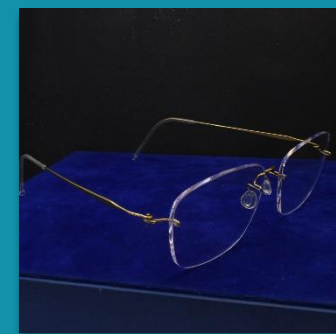

SARABIA

L I N D B E R G

Spirit mount T611 PGT temples: 145 mm, PGT

Bridge new flat, medium, 3.5mm, PGT

Engraved case included

LINDBERG 2021 JULY

Greenbelt