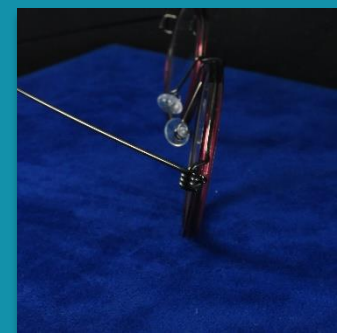

SARABIA

L I N D B E R G

Rin Lex 43 Colour PU9
Temples: 145 mm, PU9
Engraved case included

LINDBERG 2021 JULY

Greenbelt