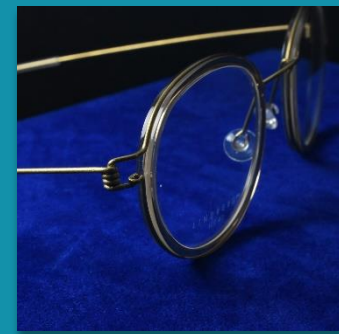

# SARABIA

L I N D B E R G 

Rin Lex 43 Colour PU9  
Temples: 145 mm, PU9  
Engraved case included

LINDBERG 2021 JULY

**Greenbelt**

SARABIA

L I N D B E R G 

Rin Lex 43 Colour GT  
Temples: 145 mm, GT  
Engraved case included