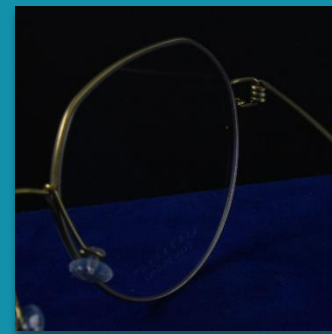

SARABIA

Rin Evan 50 17 Colour GT

Temples: 145 mm, GT

Engraved case included

L I N D B E R G

LINDBERG 2021 JULY

Greenbelt