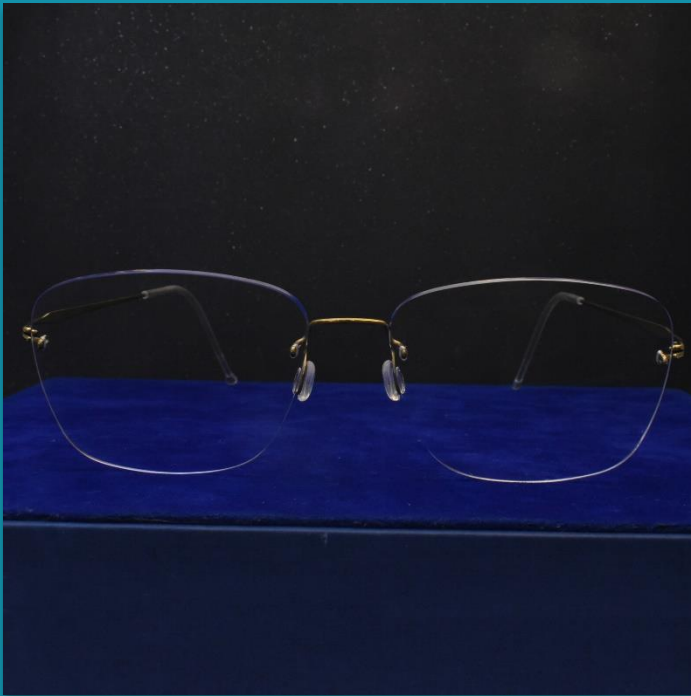

SARABIA

L I N D B E R G

Spirit mount T611 PGT temples: 145 mm, PGT

Bridge new flat, medium, 3.5mm, PGT

Engraved case included

LINDBERG 2021 JULY

Greenbelt