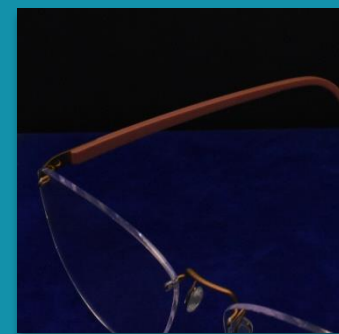

SARABIA

L I N D B E R G

Spirit mount T513 K207 / 60 temples: 145 mm, PGT

Bridge new flat, medium, 3.5mm, PGT

Engraved case included

LINDBERG 2021 JULY

Greenbelt