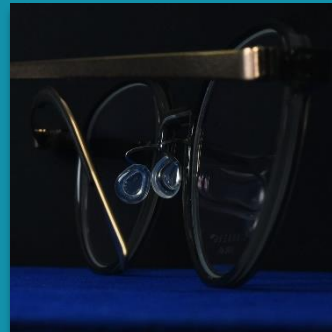

L I N D B E R G 

Acetanium 1176 Colour A163  
Temples: 409, 135 mm, col. P10  
Engraved case included

LINDBERG 2021 JULY

**ATC**