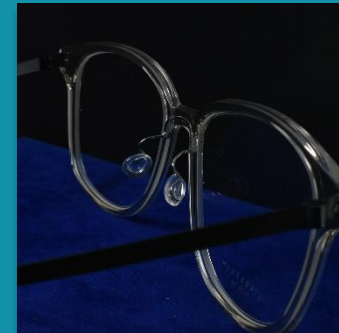

SARABIA

L I N D B E R G

Acetanium 1179 Colour AK21
Temples: 407, 135 mm, col. PU9
Engraved case included

LINDBERG 2021 JULY

Greenbelt