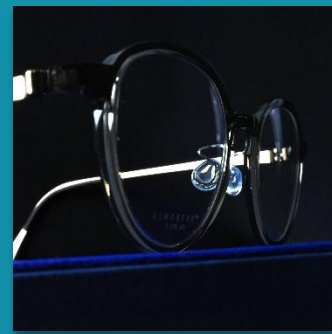

SARABIA

L I N D B E R G

Acetanium 1176 Colour A134

Temples: 409, 135 mm, col. PU15

Engraved case included

LINDBERG 2021 JULY

ATC